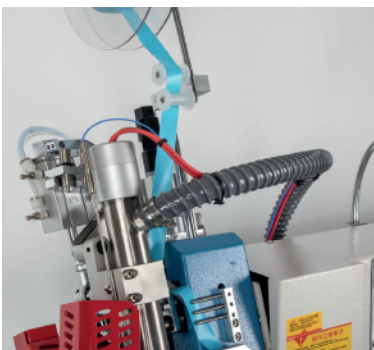

EFFECI

3750 XXL

HOT AIR SEAM SEALING MACHINE WITH LONG ARM

Description

Computerized long arm hot seam sealing welding machine. Suitable for applying thermoadhesive tape on bulky materials such as camping tents, sails, truck tarpaulins, etc.

Independent rollers

The machine's rollers are independent so they can rotate at different speeds and curl thanks to the differential. They also have the cutting-insertion function with automatic micro recovery of the ribbon and the possibility of setting the length for automatic cutting.

Up to 700°

The heating structure is sealed and the temperature which can reach 700° can be controlled by the multifunction touch screen.

@fuse_carlo_spa
www.fuse.it
fuse@fuse.it