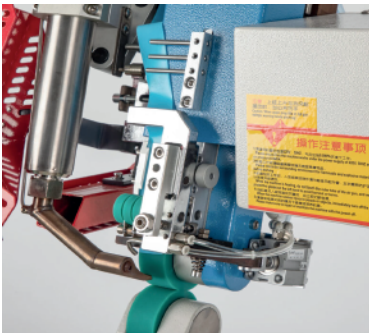

EFFECI

3750 XXL

HOT AIR SEAM SEALING MACHINE WITH LONG ARM

Description

Computerized long arm hot seam sealing welding machine. Suitable for applying thermoadhesive tape on bulky materials such as camping tents, sails, truck tarpaulins, etc.

Independent rollers

The machine's rollers are independent so they can rotate at different speeds and curl thanks to the differential. They also have the cutting-insertion function with automatic micro recovery of the ribbon and the possibility of setting the length for automatic cutting.

Up to 700°

The heating structure is sealed and the temperature which can reach 700° can be controlled by the multifunction touch screen.

@fuse_carlo_spa
www.fuse.it
fuse@fuse.it